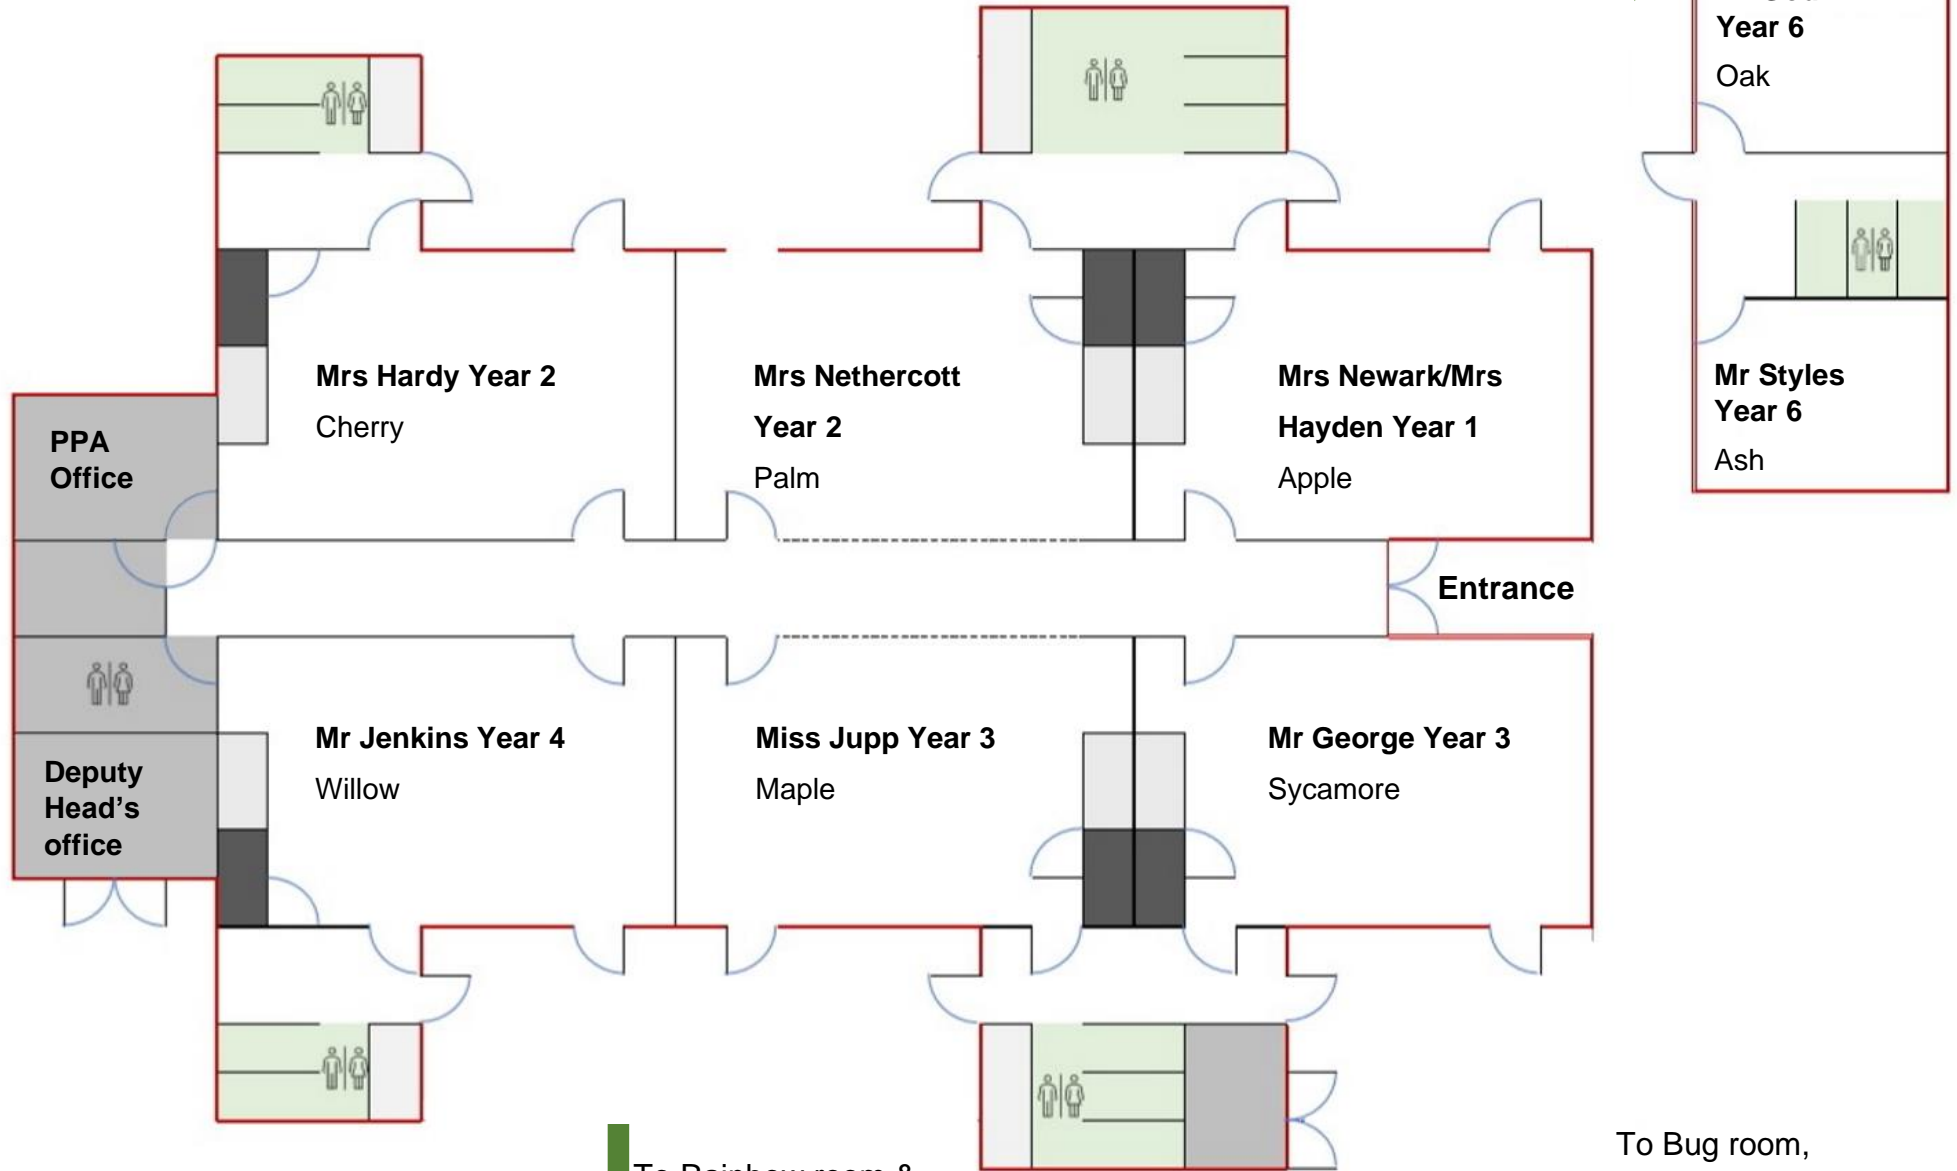

School map 2024 – 25

← To the field

To Year 6 block →

New block

↓ To Rainbow room & main building (main block)

To Bug room, Music room & Tiddlers Nursery →